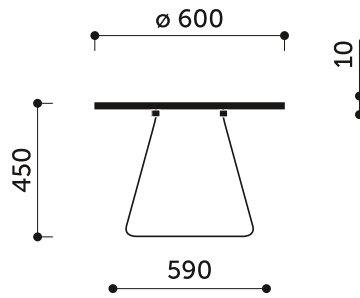

Technical specifications:

product version

SW40 - table, round, Ø 600, h = 450 mm, wooden legs

frame

wooden legs in standard colours of lacquer (H5, H6, H12)

table top

Table top made of tempered glass milk (G1), thickness 10 mm and diameter 600 mm.

Dimensions of other models in the collection:

SH30

SH40

SR30

SR40

SV40