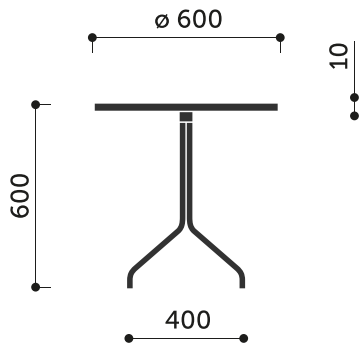

Technical specifications:

product version

SW40 - table, round, Ø 600, h = 450 mm, wooden legs

frame

wooden legs in standard colours of lacquer (H5, H6, H12)

table top

Table top made of tempered glass milk (G1), thickness 10 mm and diameter 600 mm.

glides

- standard - teflon glides - universal (set)
- option - felt glides - for hard floors (set)

net weight

9,5 kg

gross weight

12,5 kg

Product dimensions:

SW40

Dimensions of other models in the collection:

SH30

SH40

SR30

SR40

SV40