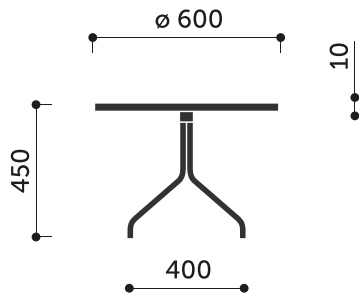

Technical specifications:

product version

SW40 - table, round, Ø 600, h = 450 mm, wooden legs

frame

wooden legs in standard colours of lacquer (H5, H6, H12)

table top

Table top made of tempered glass milk (G1), thickness 10 mm and diameter 600 mm.

glides

- standard - teflon glides - universal (set)
- option - felt glides - for hard floors (set)

net weight

9,5 kg

gross weight

12,5 kg

Product dimensions:

SW40

Dimensions of other models in the collection:

SH30

SH40

SR30

SR40

SV40