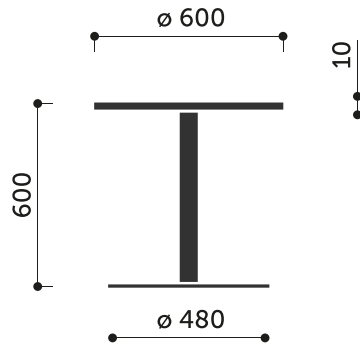

Technical specifications:

product version

SW40 - table, round, Ø 600, h = 450 mm, wooden legs

frame

wooden legs in standard colours of lacquer (H5, H6, H12)

table top

Table top made of tempered glass milk (G1), thickness 10 mm and diameter 600 mm.

glides

- standard - teflon glides - universal (set)
- option - felt glides - for hard floors (set)

net weight

9,5 kg

gross weight

12,5 kg

Product dimensions:

SW40

Dimensions of other models in the collection:

SH30

SH40

SR30

SR40

SV40