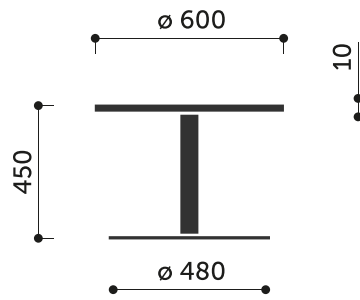

Technical specifications:

product version

SW40 - table, round, Ø 600, h = 450 mm, wooden legs

frame

wooden legs in standard colours of lacquer (H5, H6, H12)

table top

Table top made of tempered glass milk (G1), thickness 10 mm and diameter 600 mm.

Dimensions of other models in the collection:

SH30

SH40

SR30

SR40

SV40