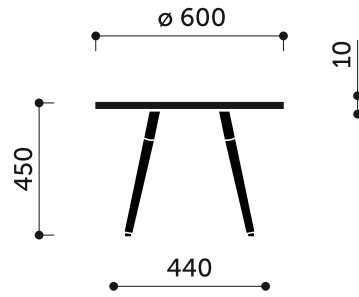

Technical specifications:

product version

SW40 - table, round, Ø 600, h = 450 mm, wooden legs

frame

wooden legs in standard colours of lacquer (H5, H6, H12)

table top

Table top made of tempered glass milk (G1), thickness 10 mm and diameter 600 mm.

glides

- standard - teflon glides - universal (set)
- option - felt glides - for hard floors (set)

net weight

9,5 kg

gross weight

12,5 kg

Product dimensions:

SW40

Dimensions of other models in the collection:

SH30

SH40

SR30

SR40

SV40