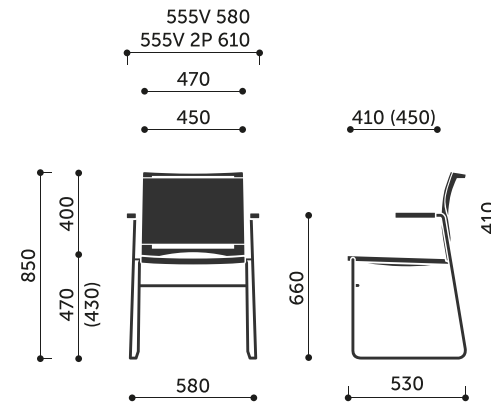

### **additional**

- joining in rows
- chairs' trolley (W)
- newspapers bin (K)

## **Product dimensions:**

---

570V / 570V 2P

**Dimensions of other models in the collection:**

550V / 550V 2P

555V / 555V 2P

560V / 560V 2P

575V / 575V 2P