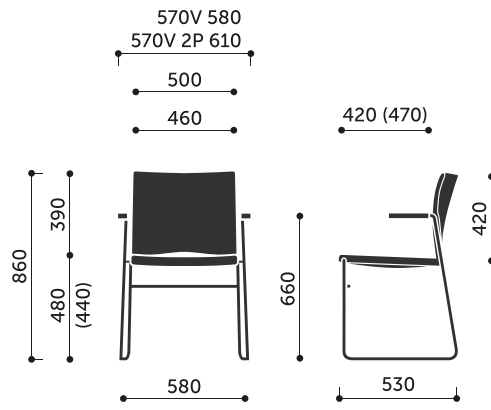

### **stacking**

- 5/20\* pcs. - 570V, 570V 2P

\*Maximum quantity on the trolley for transportation.

## **Product dimensions:**

---

570V / 570V 2P

**Dimensions of other models in the collection:**

550V / 550V 2P

555V / 555V 2P

560V / 560V 2P

575V / 575V 2P