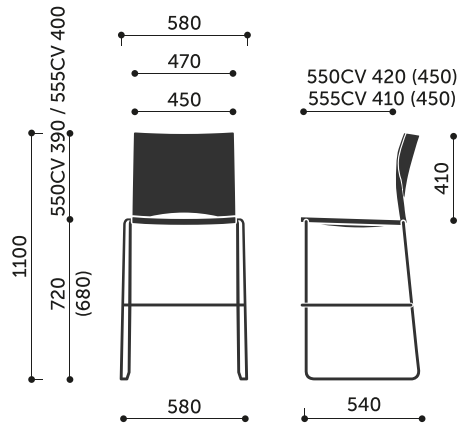

550CV / 555CV