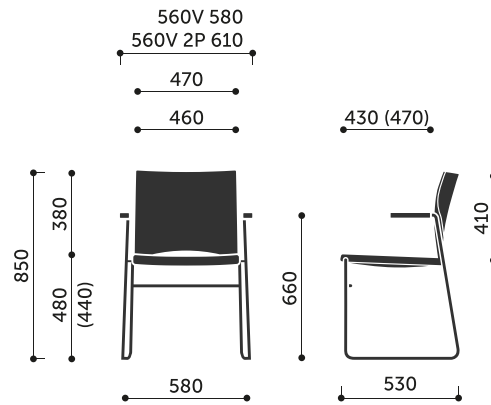

### **additional**

- joining in rows
- chairs' trolley (W)
- newspapers bin (K)

## **Product dimensions:**

---

570V / 570V 2P

**Dimensions of other models in the collection:**

550V / 550V 2P

555V / 555V 2P

560V / 560V 2P

575V / 575V 2P