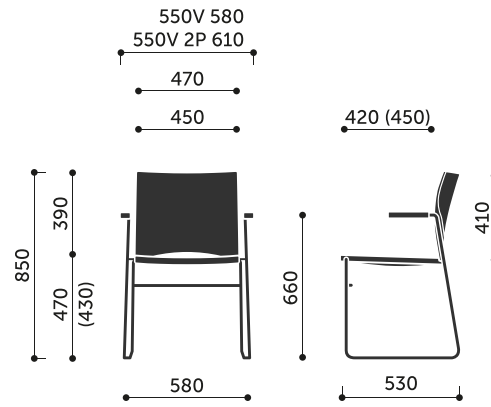

### **additional**

- joining in rows
- chairs' trolley (W)
- newspapers bin (K)

## **Product dimensions:**

---

570V / 570V 2P

**Dimensions of other models in the collection:**

550V / 550V 2P

555V / 555V 2P

560V / 560V 2P

575V / 575V 2P