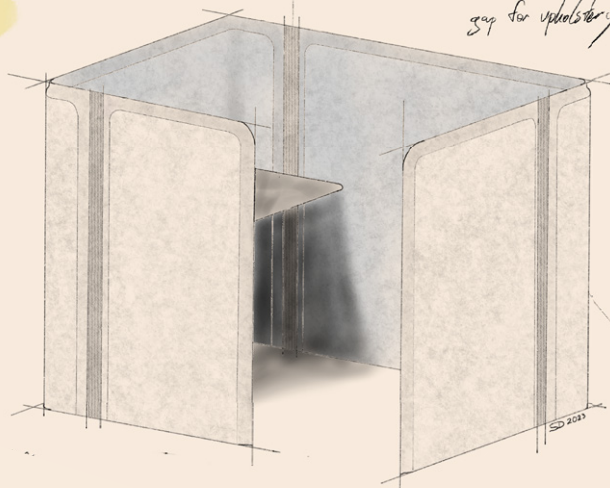

**work anywhere, anytime!**

bi-colour design

flexible straps  
create hinges

slim edges / light appearance

gap for upholstery

wood / cardboard / recycling  
core

round edges  
min. R100