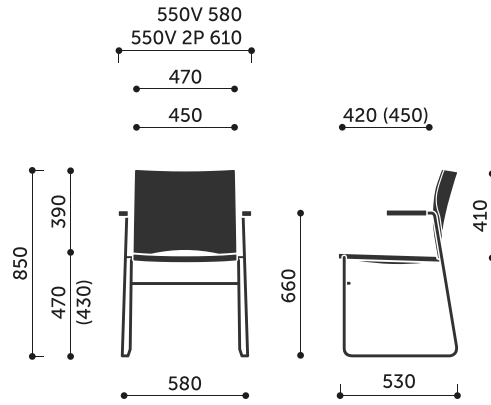

### **stacking**

- 15/45\* pcs. - 555V
- 10/45\* pcs. - 555V 2P

\*Maximum quantity on the trolley for transportation.

### **additional**

- joining in rows
- chairs' trolley (W)
- newspapers bin (K)

## **Product dimensions:**

---

555V / 555V 2P

**Dimensions of other models in the collection:**

550V / 550V 2P

560V / 560V 2P

570V / 570V 2P

575V / 575V 2P