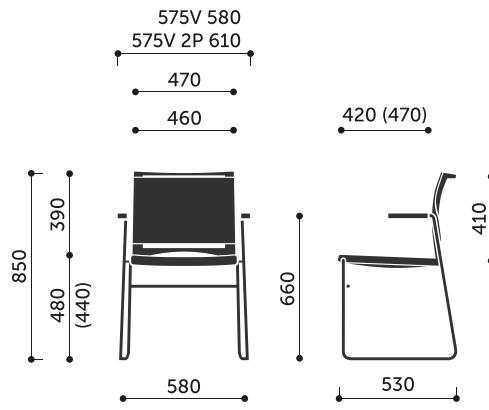

### **additional**

- joining in rows
- chairs' trolley (W)
- newspapers bin (K)

## **Product dimensions:**

---

555V / 555V 2P

**Dimensions of other models in the collection:**

550V / 550V 2P

560V / 560V 2P

570V / 570V 2P

575V / 575V 2P