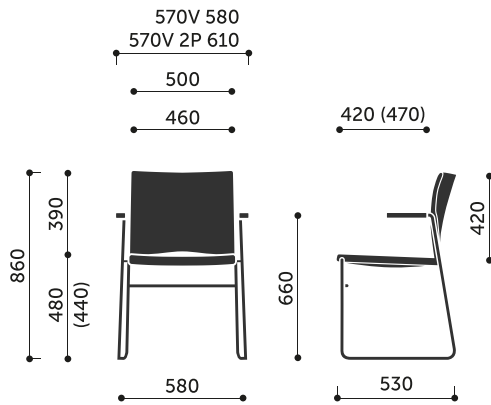

### **additional**

- joining in rows
- chairs' trolley (W)
- newspapers bin (K)

## **Product dimensions:**

---

555V / 555V 2P

**Dimensions of other models in the collection:**

550V / 550V 2P

560V / 560V 2P

570V / 570V 2P

575V / 575V 2P