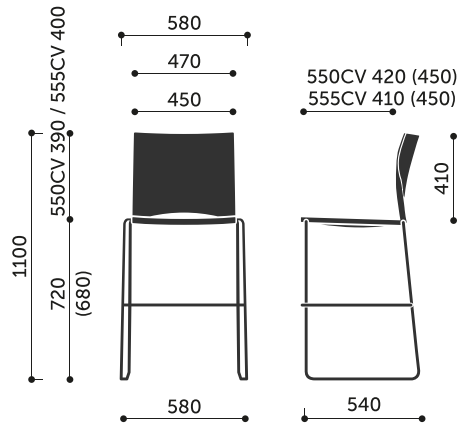

550CV / 555CV