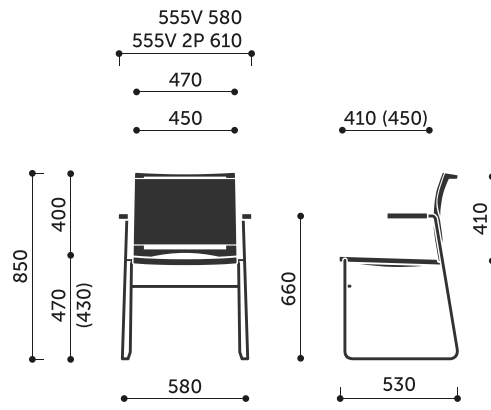

### **stacking**

- 15/45\* pcs. - 555V
- 10/45\* pcs. - 555V 2P

\*Maximum quantity on the trolley for transportation.

## **Product dimensions:**

---

555V / 555V 2P

**Dimensions of other models in the collection:**

550V / 550V 2P

560V / 560V 2P

570V / 570V 2P

575V / 575V 2P