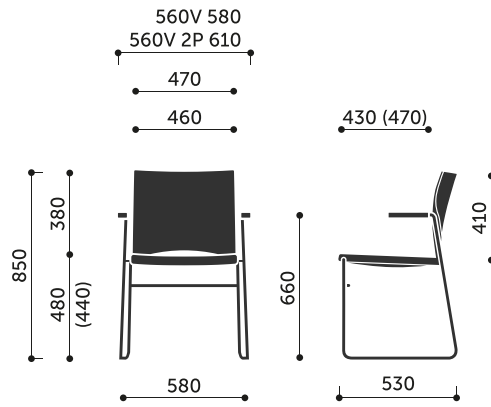

### **additional**

- joining in rows
- chairs' trolley (W)
- newspapers bin (K)

## **Product dimensions:**

---

555V / 555V 2P

**Dimensions of other models in the collection:**

550V / 550V 2P

560V / 560V 2P

570V / 570V 2P

575V / 575V 2P