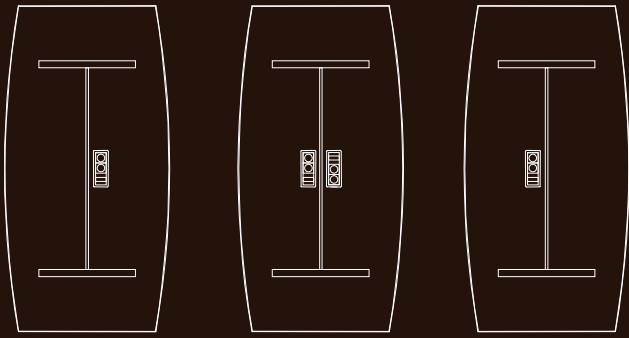

CANADIAN OAK

LOWLAND NUT

CHESTNUT

mediaport arrangement

STATUS is the classic office furniture adapted to the new trends and needs dictated by the development of new technologies. Both desks and conference tables have discreetly built in mediaports. Elegance goes hand in hand with the utility.

The collection is completed by additional elements, making your office feel complete. Containers, cabinets and conference tables are specially designed to create a perfectly composed integrity.

X01  
2000x1000x760