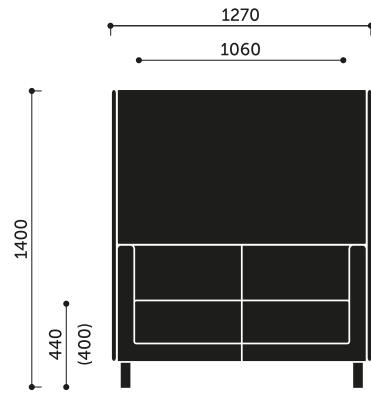

#### frame

4-leg version. Metal tube with dimension 40x40 mm, height of leg - 130 mm

Variants:

- MetallicPro
- Chrome
- Black / RAL 9005
- Wooden legs

#### mediaports

Possibility of ordering products with mediaport (electrical outlet 230V and 2 USB ports).

**net weight**

23,5 kg

**gross weight**

26,5 kg

**Product dimensions:**

---

VL1 H / VL1 V

VL1 HW / VL1 VW + VL W1

**Dimensions of other models in the collection:**

VL2 H / VL2 V

VL2 HW / VL2 VW + VL W2

VL3 H / VL3 V

VL3 HW / VL3 VW + VL W3

VL2,5 H / VL2,5 V