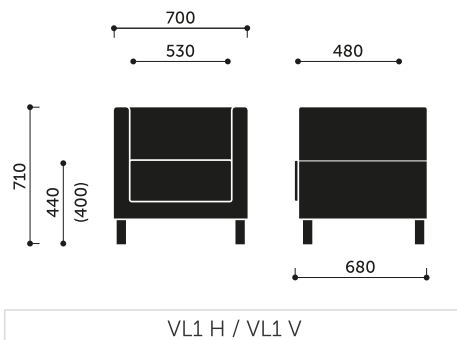

#### frame

4-leg version. Metal tube with dimension 40x40 mm, height of leg - 130 mm

Variants:

- MetallicPro
- Chrome
- Black / RAL 9005
- Wooden legs

#### seat

Cut foam - density 35 kg/m<sup>3</sup>.

backrest / walls

backrest - cut foam - density 25 kg/m<sup>3</sup>

walls - cut foam - density 35 kg/m<sup>3</sup>

#### mediaports

Possibility of ordering products with mediaport (electrical outlet 230V and 2 USB ports).

**net weight**

23,5 kg

**gross weight**

26,5 kg

**Product dimensions:**

---

VL1 H / VL1 V

VL1 HW / VL1 VW + VL W1

**Dimensions of other models in the collection:**

VL2 H / VL2 V

VL2 HW / VL2 VW + VL W2

VL3 H / VL3 V

VL3 HW / VL3 VW + VL W3

VL2,5 H / VL2,5 V