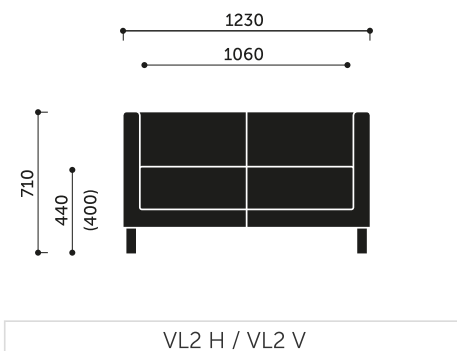

#### frame

4-leg version. Metal tube with dimension 40x40 mm, height of leg - 130 mm

Variants:

- MetallicPro
- Chrome
- Black / RAL 9005
- Wooden legs

#### seat

Cut foam - density 35 kg/m<sup>3</sup>.

backrest / walls

backrest - cut foam - density 25 kg/m<sup>3</sup>

walls - cut foam - density 35 kg/m<sup>3</sup>

#### mediaports

Possibility of ordering products with mediaport (electrical outlet 230V and 2 USB ports).

**net weight**

23,5 kg

**gross weight**

26,5 kg

**Product dimensions:**

---

VL1 H / VL1 V

VL1 HW / VL1 VW + VL W1

**Dimensions of other models in the collection:**

VL2 H / VL2 V

VL2 HW / VL2 VW + VL W2

VL3 H / VL3 V

VL3 HW / VL3 VW + VL W3

VL2,5 H / VL2,5 V