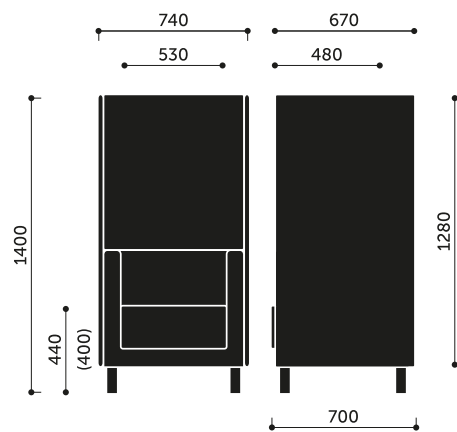

#### frame

4-leg version. Metal tube with dimension 40x40 mm, height of leg - 130 mm

Variants:

- MetallicPro
- Chrome
- Black / RAL 9005
- Wooden legs

#### mediaports

Possibility of ordering products with mediaport (electrical outlet 230V and 2 USB ports).

**net weight**

23,5 kg

**gross weight**

26,5 kg

**Product dimensions:**

---

VL1 H / VL1 V

VL1 HW / VL1 VW + VL W1

**Dimensions of other models in the collection:**

VL2 H / VL2 V

VL2 HW / VL2 VW + VL W2

VL3 H / VL3 V

VL3 HW / VL3 VW + VL W3

VL2,5 H / VL2,5 V