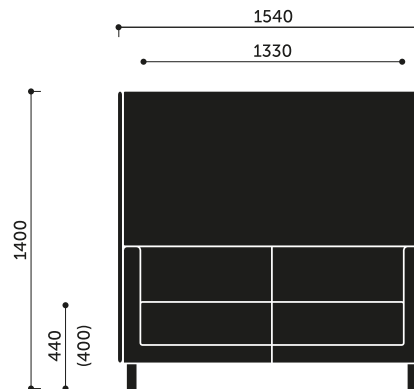

### frame

4-leg version. Metal tube with dimension 40x40 mm, height of leg - 130 mm

Variants:

- MetallicPro
- Chrome
- Black / RAL 9005
- Wooden legs

### mediaports

Possibility of ordering products with mediaport (electrical outlet 230V and 2 USB ports).

**net weight**

36,0 kg

**gross weight**

42,5 kg

**Product dimensions:**

---

VL2,5 H / VL2,5 V

VL2,5 HW / VL2,5 VW + VL W2,5

**Dimensions of other models in the collection:**

VL1 H / VL1 V

VL1 HW / VL1 VW + VL W1

VL2 H / VL2 V

VL2 HW / VL2 VW + VL W2

VL3 H / VL3 V