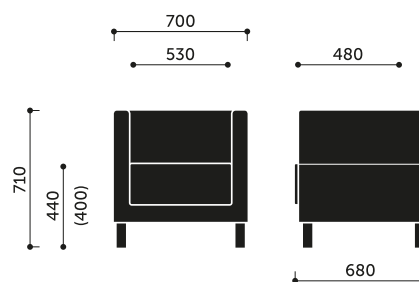

### frame

4-leg version. Metal tube with dimension 40x40 mm, height of leg - 130 mm

Variants:

- MetallicPro
- Chrome
- Black / RAL 9005
- Wooden legs

### mediaports

Possibility of ordering products with mediaport (electrical outlet 230V and 2 USB ports).

**net weight**

36,0 kg

**gross weight**

42,5 kg

**Product dimensions:**

---

VL2,5 H / VL2,5 V

VL2,5 HW / VL2,5 VW + VL W2,5

**Dimensions of other models in the collection:**

VL1 H / VL1 V

VL1 HW / VL1 VW + VL W1

VL2 H / VL2 V

VL2 HW / VL2 VW + VL W2

VL3 H / VL3 V