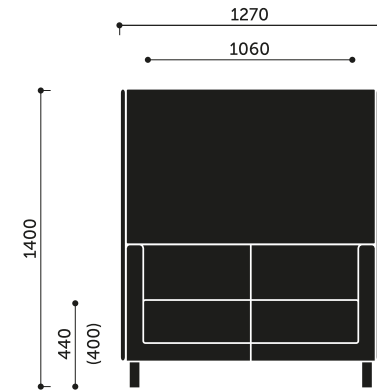

### frame

4-leg version. Metal tube with dimension 40x40 mm, height of leg - 130 mm

Variants:

- MetallicPro
- Chrome
- Black / RAL 9005
- Wooden legs

### mediaports

Possibility of ordering products with mediaport (electrical outlet 230V and 2 USB ports).

**net weight**

36,0 kg

**gross weight**

42,5 kg

**Product dimensions:**

---

VL2,5 H / VL2,5 V

VL2,5 HW / VL2,5 VW + VL W2,5

**Dimensions of other models in the collection:**

VL1 H / VL1 V

VL1 HW / VL1 VW + VL W1

VL2 H / VL2 V

VL2 HW / VL2 VW + VL W2

VL3 H / VL3 V