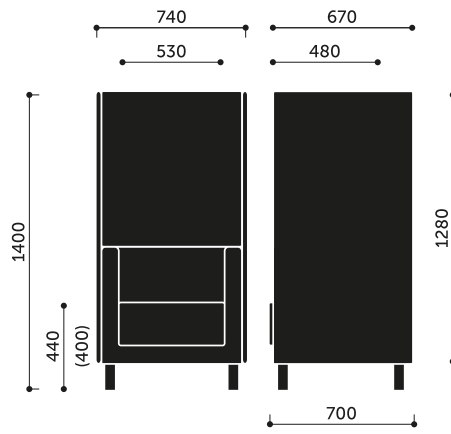

### frame

4-leg version. Metal tube with dimension 40x40 mm, height of leg - 130 mm

Variants:

- MetallicPro
- Chrome
- Black / RAL 9005
- Wooden legs

### mediaports

Possibility of ordering products with mediaport (electrical outlet 230V and 2 USB ports).

**net weight**

36,0 kg

**gross weight**

42,5 kg

**Product dimensions:**

---

VL2,5 H / VL2,5 V

VL2,5 HW / VL2,5 VW + VL W2,5

**Dimensions of other models in the collection:**

VL1 H / VL1 V

VL1 HW / VL1 VW + VL W1

VL2 H / VL2 V

VL2 HW / VL2 VW + VL W2

VL3 H / VL3 V