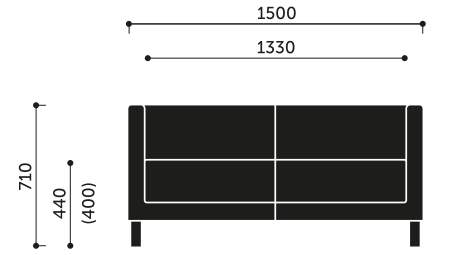

Technical specifications:

product version

VL2 H - 2-seat sofa, legs

frame

4-leg version. Metal tube with dimension 40x40 mm, height of leg - 130 mm

Variants:

- MetallicPro
- Chrome
- Black / RAL 9005
- Wooden legs

mediaports

Possibility of ordering products with mediaport (electrical outlet 230V and 2 USB ports).

net weight

32,0 kg

gross weight

38,5 kg

Product dimensions:

VL2 H / VL2 V

VL2 HW / VL2 VW + VL W2

Dimensions of other models in the collection:

VL1 H / VL1 V

VL1 HW / VL1 VW + VL W1

VL3 H / VL3 V

VL3 HW / VL3 VW + VL W3

VL2,5 H / VL2,5 V

VL2,5 HW / VL2,5 VW + VL W2,5