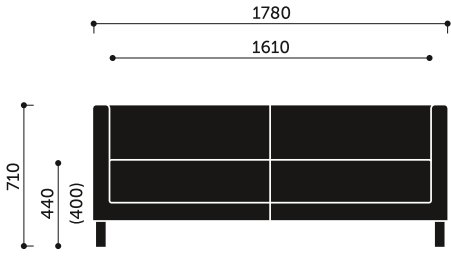

Technical specifications:

product version

VL2 H - 2-seat sofa, legs

frame

4-leg version. Metal tube with dimension 40x40 mm, height of leg - 130 mm

Variants:

- MetallicPro
- Chrome
- Black / RAL 9005
- Wooden legs

mediaports

Possibility of ordering products with mediaport (electrical outlet 230V and 2 USB ports).

net weight

32,0 kg

gross weight

38,5 kg

Product dimensions:

VL2 H / VL2 V

VL2 HW / VL2 VW + VL W2

Dimensions of other models in the collection:

VL1 H / VL1 V

VL1 HW / VL1 VW + VL W1

VL3 H / VL3 V

VL3 HW / VL3 VW + VL W3

VL2,5 H / VL2,5 V

VL2,5 HW / VL2,5 VW + VL W2,5

VL SW / VL SW HA