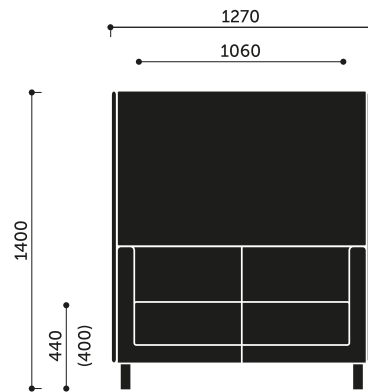

Technical specifications:

product version

VL2 H - 2-seat sofa, legs

frame

4-leg version. Metal tube with dimension 40x40 mm, height of leg - 130 mm

Variants:

- MetallicPro
- Chrome
- Black / RAL 9005
- Wooden legs

glides

- standard - hard glides - for soft floors (set)
- option - felt glides - for hard floors (set)

seat

Cut foam - density 35 kg/m³.

backrest / walls

backrest - cut foam - density 25 kg/m³

walls - cut foam - density 35 kg/m³

mediaports

Possibility of ordering products with mediaport (electrical outlet 230V and 2 USB ports).

net weight

32,0 kg

gross weight

38,5 kg

Product dimensions:

VL2 H / VL2 V

VL2 HW / VL2 VW + VL W2

Dimensions of other models in the collection:

VL1 H / VL1 V

VL1 HW / VL1 VW + VL W1

VL3 H / VL3 V

VL3 HW / VL3 VW + VL W3

VL2,5 H / VL2,5 V

VL2,5 HW / VL2,5 VW + VL W2,5