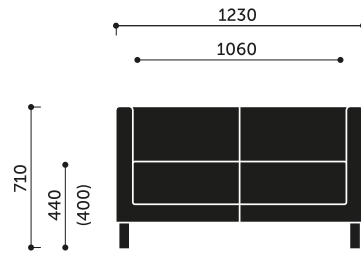

Technical specifications:

product version

VL2 H - 2-seat sofa, legs

frame

4-leg version. Metal tube with dimension 40x40 mm, height of leg - 130 mm

Variants:

- MetallicPro
- Chrome
- Black / RAL 9005
- Wooden legs

glides

- standard - hard glides - for soft floors (set)
- option - felt glides - for hard floors (set)

seat

Cut foam - density 35 kg/m³.

backrest / walls

backrest - cut foam - density 25 kg/m³

walls - cut foam - density 35 kg/m³

mediaports

Possibility of ordering products with mediaport (electrical outlet 230V and 2 USB ports).

net weight

32,0 kg

gross weight

38,5 kg

Product dimensions:

VL2 H / VL2 V

VL2 HW / VL2 VW + VL W2

Dimensions of other models in the collection:

VL1 H / VL1 V

VL1 HW / VL1 VW + VL W1

VL3 H / VL3 V

VL3 HW / VL3 VW + VL W3

VL2,5 H / VL2,5 V

VL2,5 HW / VL2,5 VW + VL W2,5