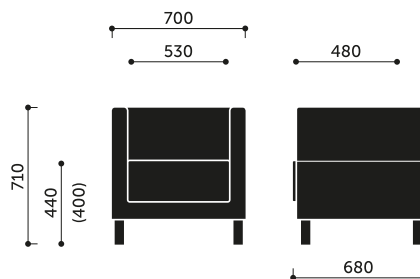

Technical specifications:

product version

VL2 H - 2-seat sofa, legs

frame

4-leg version. Metal tube with dimension 40x40 mm, height of leg - 130 mm

Variants:

- MetallicPro
- Chrome
- Black / RAL 9005
- Wooden legs

glides

- standard - hard glides - for soft floors (set)
- option - felt glides - for hard floors (set)

seat

Cut foam - density 35 kg/m³.

backrest / walls

backrest - cut foam - density 25 kg/m³

walls - cut foam - density 35 kg/m³

mediaports

Possibility of ordering products with mediaport (electrical outlet 230V and 2 USB ports).

net weight

32,0 kg

gross weight

38,5 kg

Product dimensions:

VL2 H / VL2 V

VL2 HW / VL2 VW + VL W2

Dimensions of other models in the collection:

VL1 H / VL1 V

VL1 HW / VL1 VW + VL W1

VL3 H / VL3 V

VL3 HW / VL3 VW + VL W3

VL2,5 H / VL2,5 V

VL2,5 HW / VL2,5 VW + VL W2,5