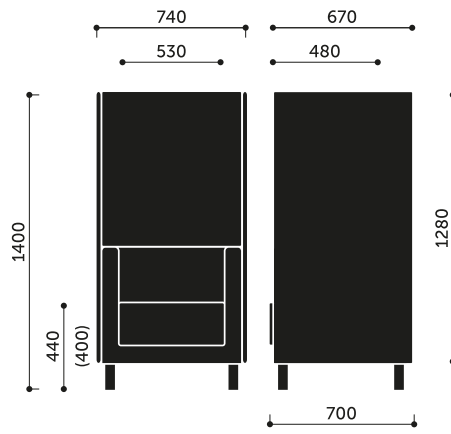

Technical specifications:

product version

VL2 H - 2-seat sofa, legs

frame

4-leg version. Metal tube with dimension 40x40 mm, height of leg - 130 mm

Variants:

- MetallicPro
- Chrome
- Black / RAL 9005
- Wooden legs

glides

- standard - hard glides - for soft floors (set)
- option - felt glides - for hard floors (set)

seat

Cut foam - density 35 kg/m³.

backrest / walls

backrest - cut foam - density 25 kg/m³

walls - cut foam - density 35 kg/m³

mediaports

Possibility of ordering products with mediaport (electrical outlet 230V and 2 USB ports).

net weight

32,0 kg

gross weight

38,5 kg

Product dimensions:

VL2 H / VL2 V

VL2 HW / VL2 VW + VL W2

Dimensions of other models in the collection:

VL1 H / VL1 V

VL1 HW / VL1 VW + VL W1

VL3 H / VL3 V

VL3 HW / VL3 VW + VL W3

VL2,5 H / VL2,5 V

VL2,5 HW / VL2,5 VW + VL W2,5