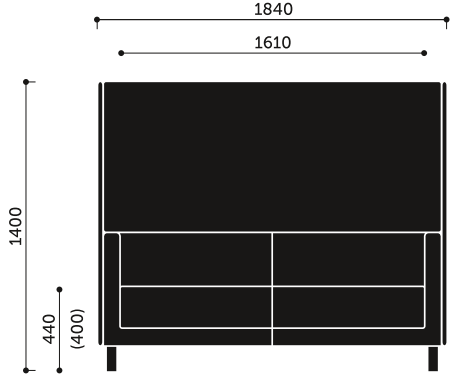

Technical specifications:

product version

VL2 H - 2-seat sofa, legs

frame

4-leg version. Metal tube with dimension 40x40 mm, height of leg - 130 mm

Variants:

- MetallicPro
- Chrome
- Black / RAL 9005
- Wooden legs

mediaports

Possibility of ordering products with mediaport (electrical outlet 230V and 2 USB ports).

net weight

32,0 kg

gross weight

38,5 kg

Product dimensions:

VL2 H / VL2 V

VL2 HW / VL2 VW + VL W2

Dimensions of other models in the collection:

VL1 H / VL1 V

VL1 HW / VL1 VW + VL W1

VL3 H / VL3 V

VL3 HW / VL3 VW + VL W3

VL2,5 H / VL2,5 V

VL2,5 HW / VL2,5 VW + VL W2,5

VL SW / VL SW HA