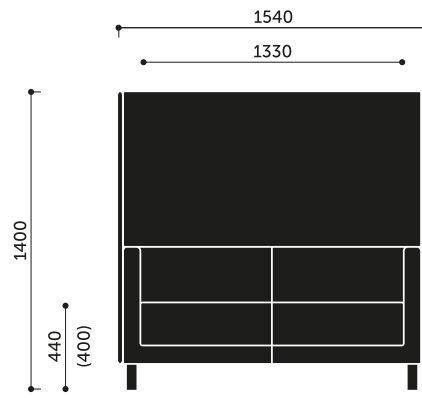

Technical specifications:

product version

VL2 H - 2-seat sofa, legs

frame

4-leg version. Metal tube with dimension 40x40 mm, height of leg - 130 mm

Variants:

- MetallicPro
- Chrome
- Black / RAL 9005
- Wooden legs

mediaports

Possibility of ordering products with mediaport (electrical outlet 230V and 2 USB ports).

net weight

32,0 kg

gross weight

38,5 kg

Product dimensions:

VL2 H / VL2 V

VL2 HW / VL2 VW + VL W2

Dimensions of other models in the collection:

VL1 H / VL1 V

VL1 HW / VL1 VW + VL W1

VL3 H / VL3 V

VL3 HW / VL3 VW + VL W3

VL2,5 H / VL2,5 V

VL2,5 HW / VL2,5 VW + VL W2,5

VL SW / VL SW HA